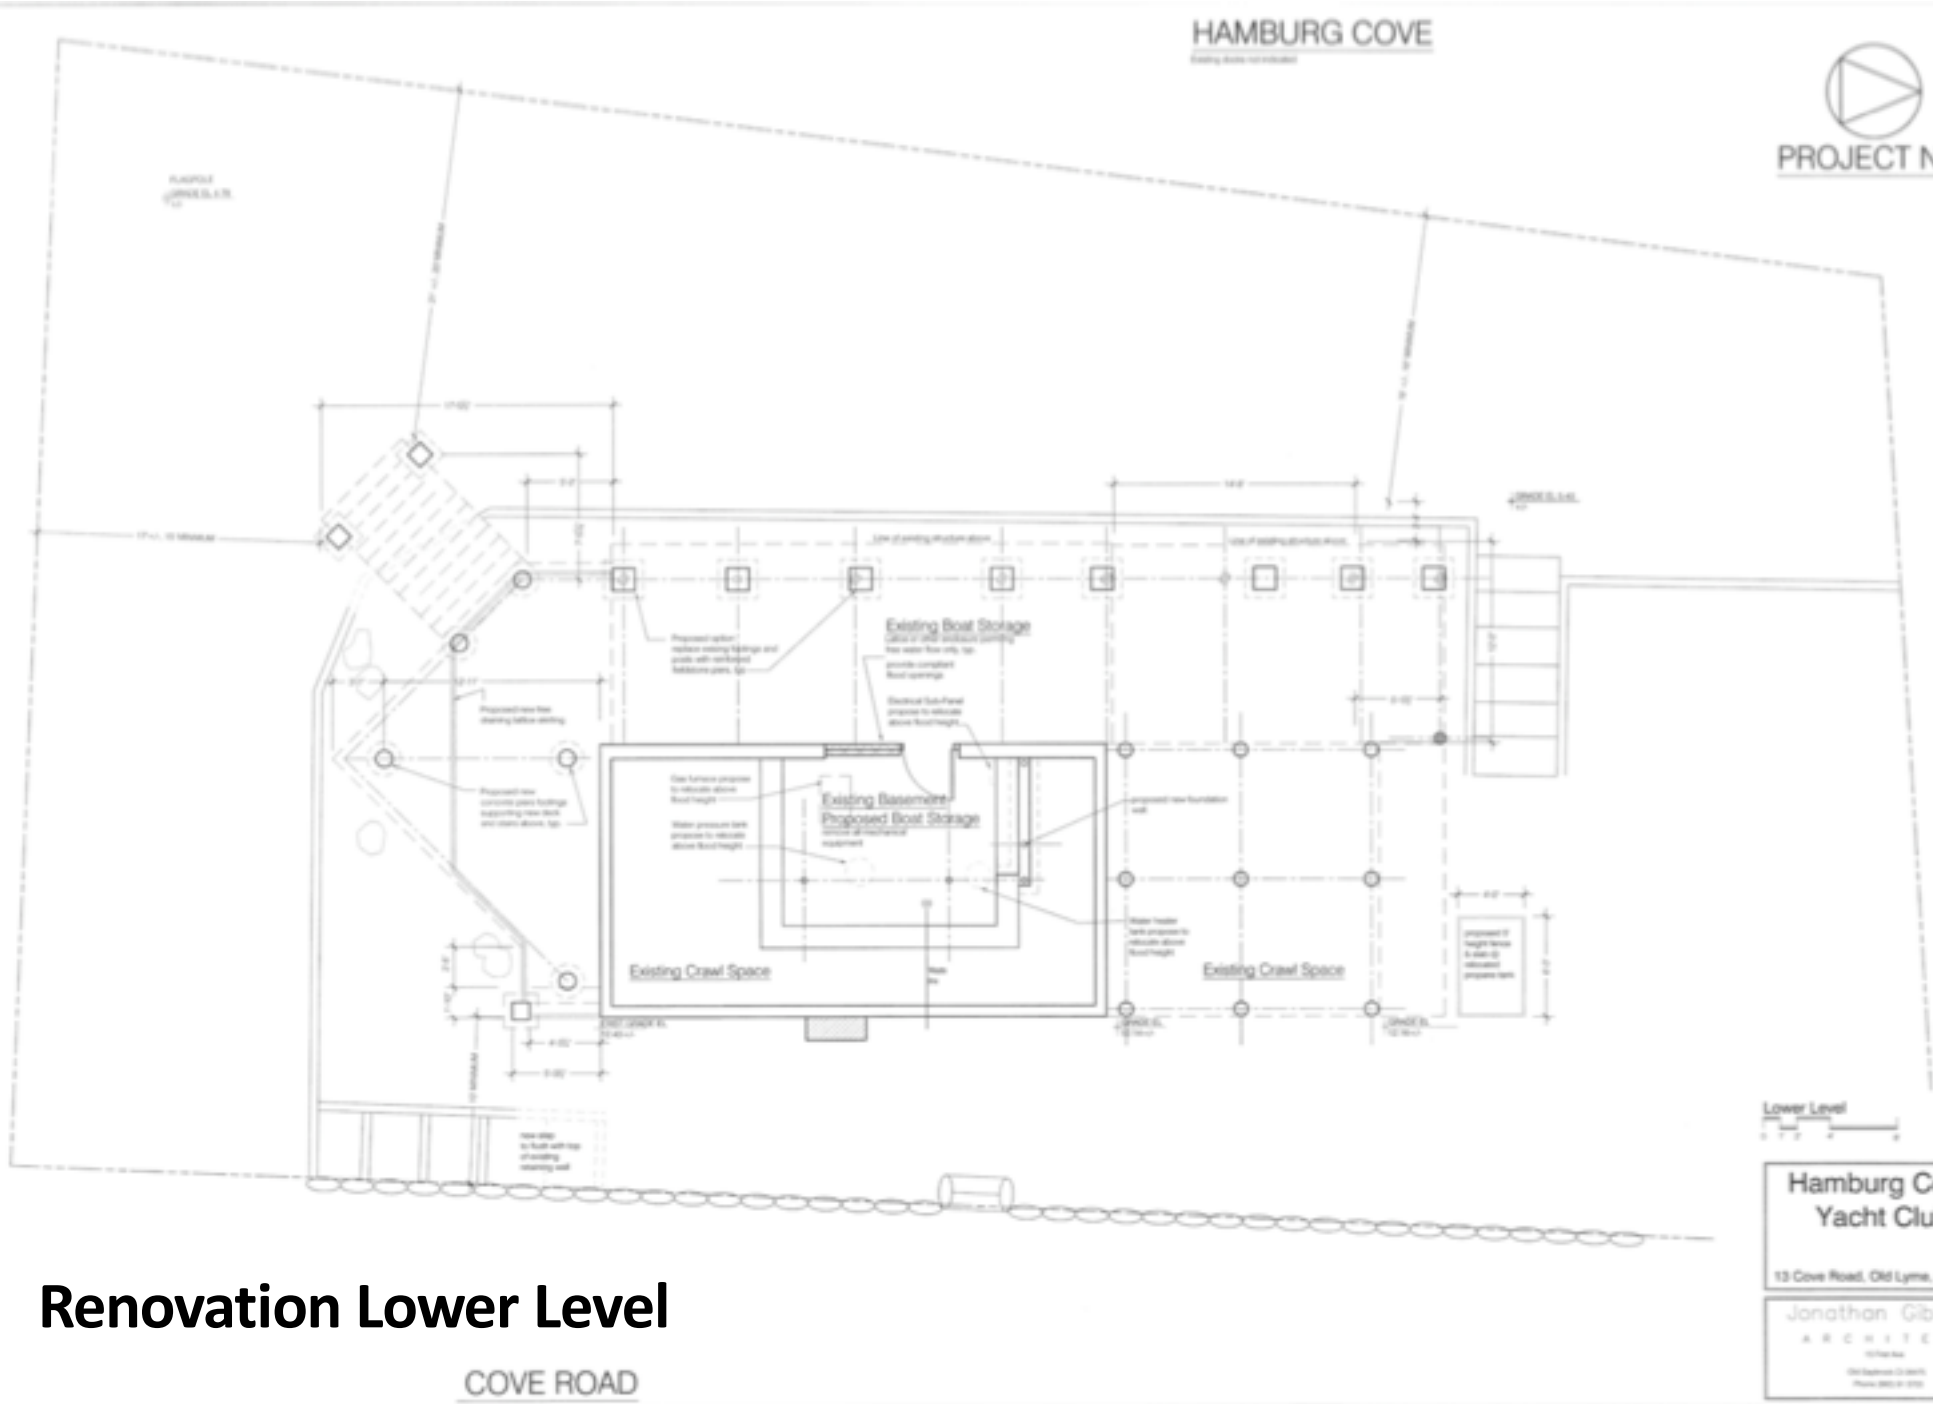

Renovation Lower Level

Lower Level
0 1 2 3 4

RECEIVED
AUGUST 6, 2014
Enterprise Builders, Inc.

Hamburg Cove
Yacht Club
13 Cove Road, Old Lyme, CT 06371

Jonathan Gibbs
ARCHITECT
107 New Ave.
Old Lyme, CT 06371
Phone: 860.439.2700

DATE: 8/5/14
SCALE: AS SHOWN
PROJECT: HAMBURG COVE YACHT CLUB
SHEET: A0

A0 11