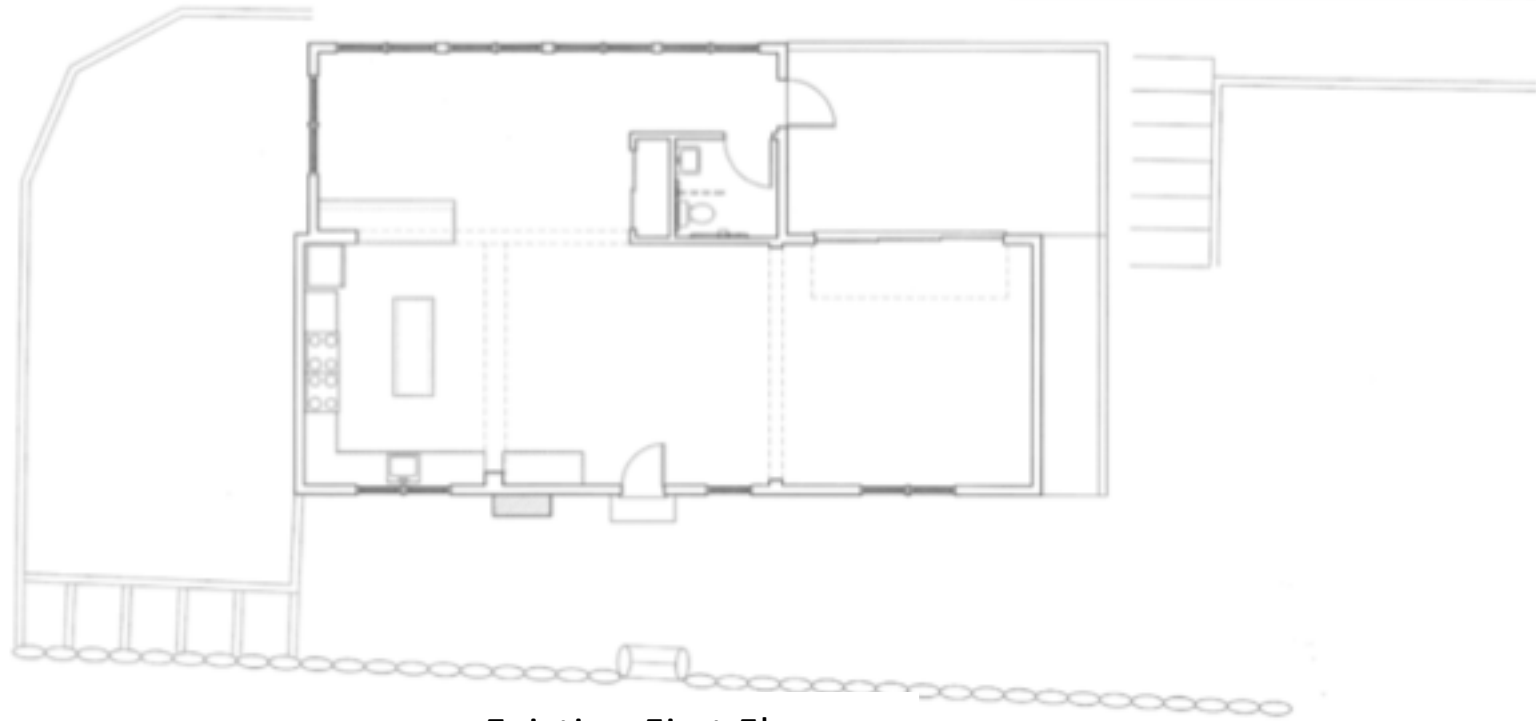

Existing First Floor