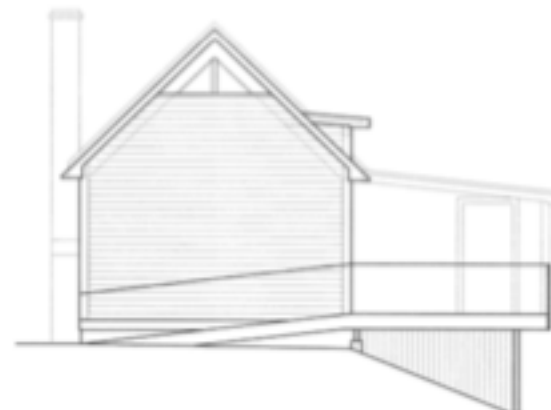

Existing Elevation Views

Waterfront Elevation

South Side Elevation

Street Elevation

North Side Elevation

RECEIVED
AUGUST 6, 2014
Enterprise Builders, Inc.

Hamburg Cove Yacht Club 13 Cove Road, Old Lyme, CT 06371	DATE: 01.29.2014 REVISION: Exist.
Jonathan Gibbs ARCHITECT 11700 Ave. Old Lyme, CT 06371 Phone: 860.431.1234	Exist 2

Renovation Elevation Views

Waterfront Elevation

South Side Elevation

RECEIVED
AUGUST 6, 2004
Enterprise Builders, Inc.

Hamburg Cove
Yacht Club
13 Cove Road, Old Lyme, CT 06371

DATE: 8/6/04
BY: JG
SCALE: 1/8" = 1'-0"
SHEET: 7 OF 7