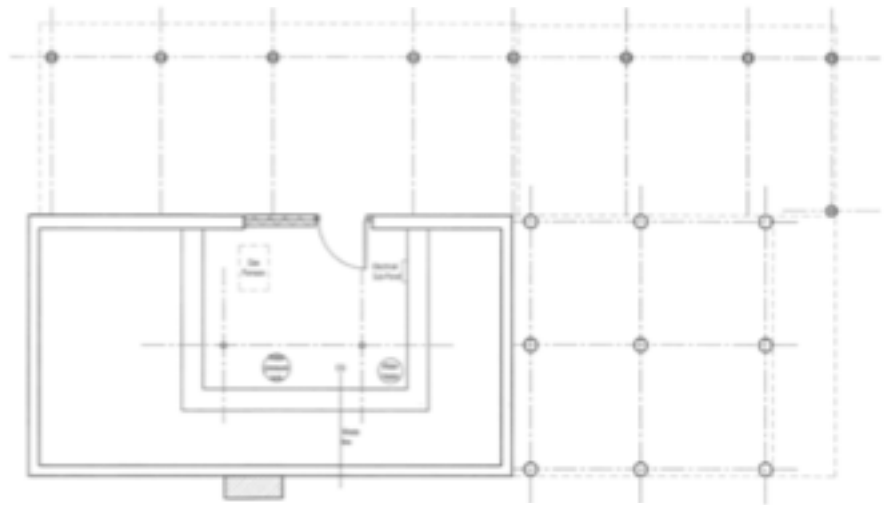

Existing Basement

Existing Plan View

RECEIVED
AUGUST 6, 2014
Enterprise Builders, Inc.

Hamburg Cove
Yacht Club
13 Cove Road, Old Lyme, CT 06371

DATE: 01.29.2014
REVISION: Exist

Jonathan Gibbs
ARCHITECT
10 Park Ave.
Old Lyme, CT 06371
Phone: 860.439.1000

Exist 1