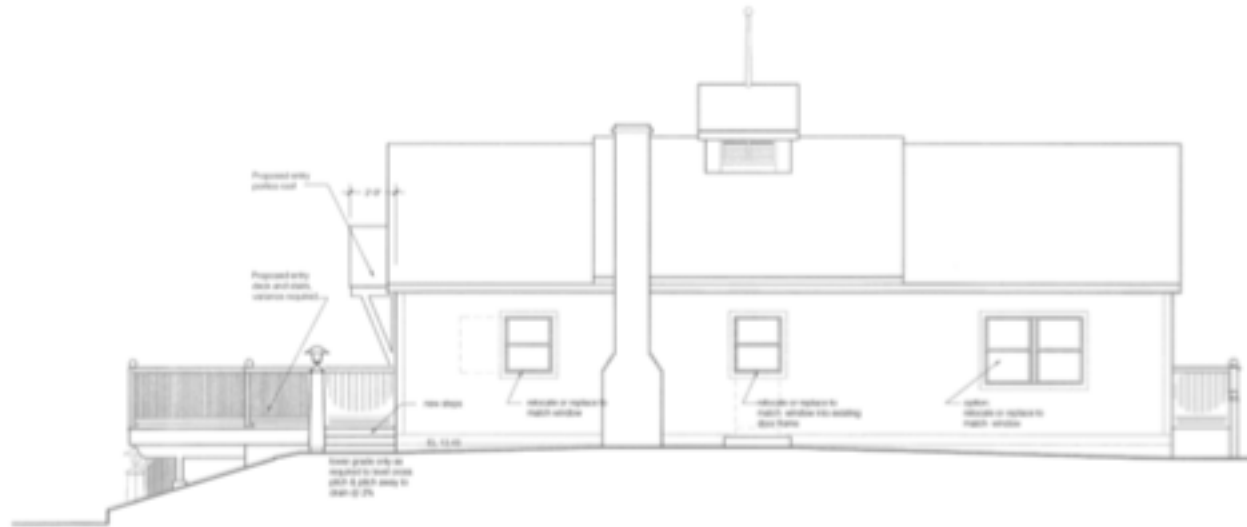

Renovation Elevation Views

Street Elevation