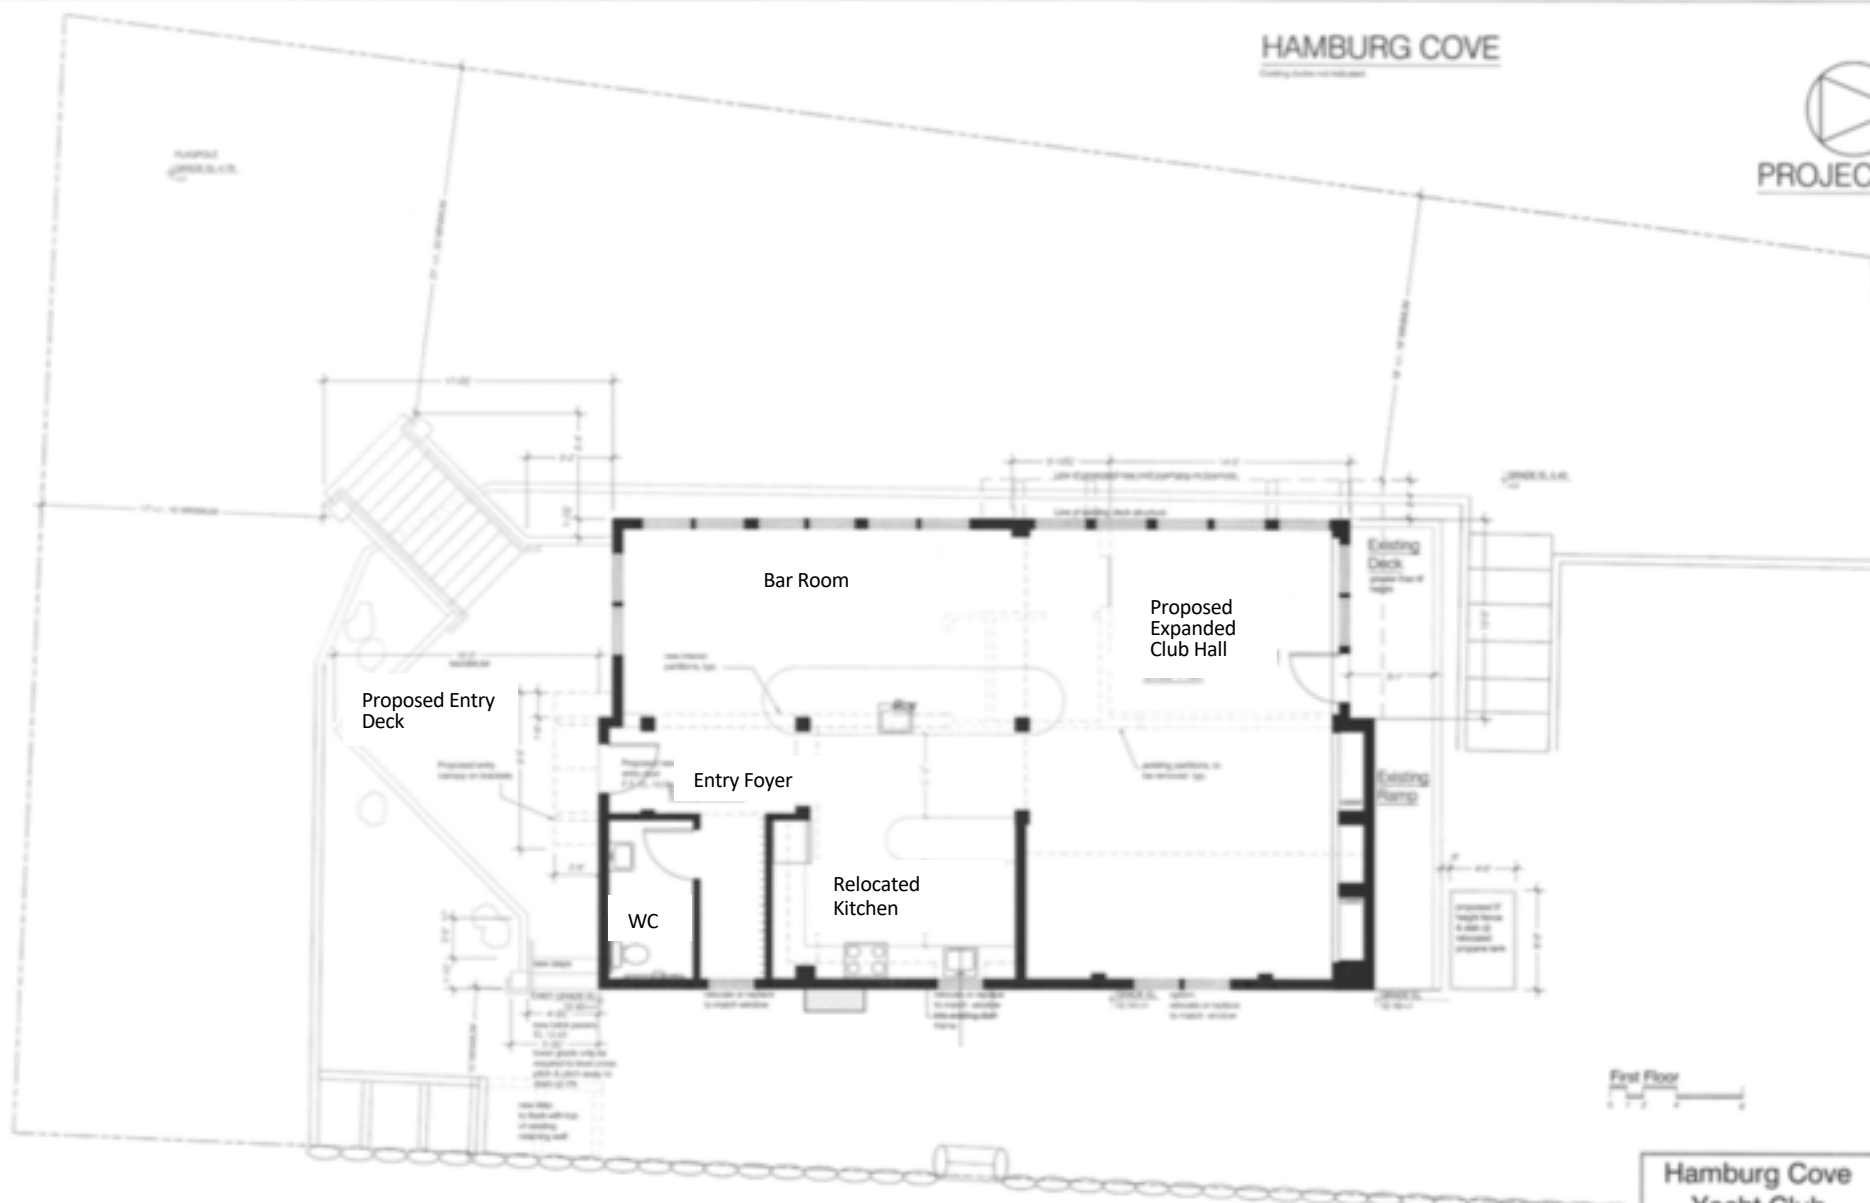

First Floor
0 1 2 3

RECEIVED
AUGUST 6, 2014
Enterprise Builders, Inc.

Renovation First Floor

COVE ROAD

Hamburg Cove Yacht Club 13 Cove Road, Old Lyme, CT 06371		08/11/14 08/12/14 08/13/14 08/14/14 08/15/14 08/18/14	(10 sheets) note & line clarity
Jonathan Gibbs ARCHITECT 13 Cove Road Old Lyme, CT 06371 Phone: 860-431-1100		A1